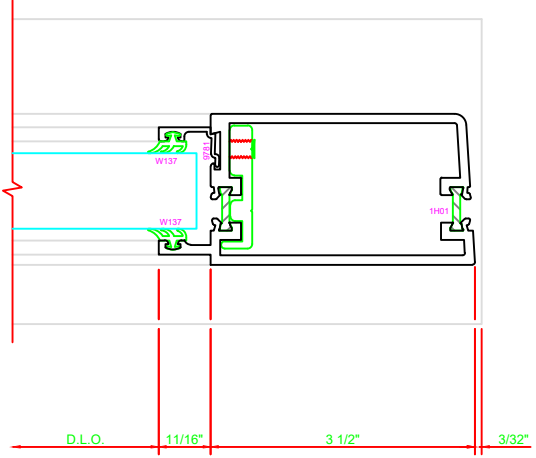

317	STILE
	S/A D302 FOR EFCO STANDARD ABH A160HD CONTINUOUS HINGE

ERASE NOTE
STANDARD CONTINUOUS HINGE AND STILE

301	STILE
	S/A D302 FOR OFFSET PIVOTS

ERASE NOTE
BUTT HINGES CAN NOT BE USED WITH THERMASTILE DOORS

100	TOP RAIL
	S/A D302

ERASE NOTE
TOP RAIL FOR SURFACE CLOSERS, OR DORMA TYPE C.O.C., NOT LCN C.O.C.

200	BOTTOM RAIL
	S/A D302