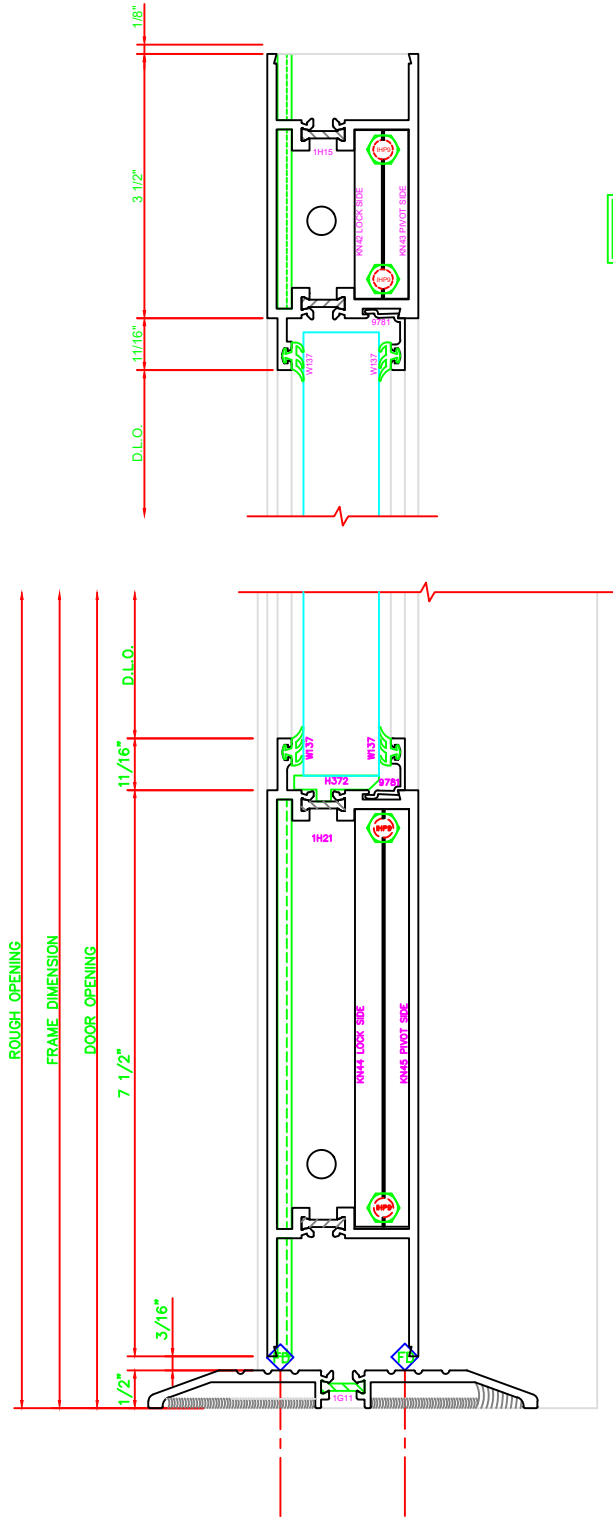

317	STILE
	S/A D302 FOR EFCO STANDARD ABH A160HD CONTINUOUS HINGE

ERASE NOTE
STANDARD CONTINUOUS HINGE AND STILE

301	STILE
	S/A D302 FOR OFFSET PIVOTS

ERASE NOTE
BUTT HINGES CAN NOT BE USED WITH THERMASTILE DOORS

100	TOP RAIL
	S/A D302

ERASE NOTE
TOP RAIL FOR SURFACE CLOSERS, OR DORMA TYPE C.O.C., NOT LCN C.O.C.

200	BOTTOM RAIL
	S/A D302