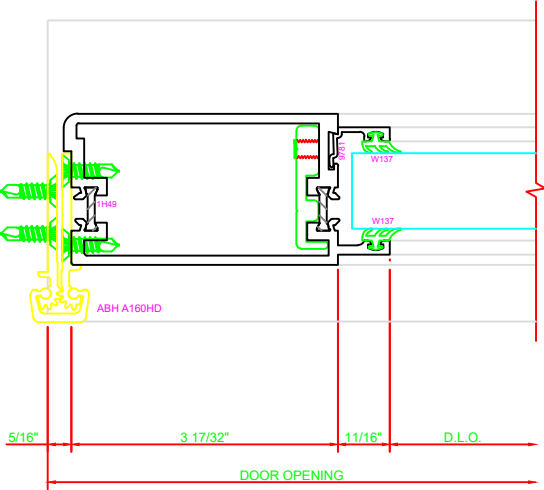

317	STILE
	S/A D302 FOR EFCO STANDARD ABH A160HD CONTINUOUS HINGE

ERASE NOTE
STANDARD CONTINUOUS HINGE AND STILE

301	STILE
	S/A D302 FOR OFFSET PIVOTS

ERASE NOTE
BUTT HINGES CAN NOT BE USED WITH THERMASTILE DOORS

100	TOP RAIL
	S/A D302

ERASE NOTE
TOP RAIL FOR SURFACE CLOSERS, OR DORMA TYPE C.O.C., NOT LCN C.O.C.

200	BOTTOM RAIL
	S/A D302